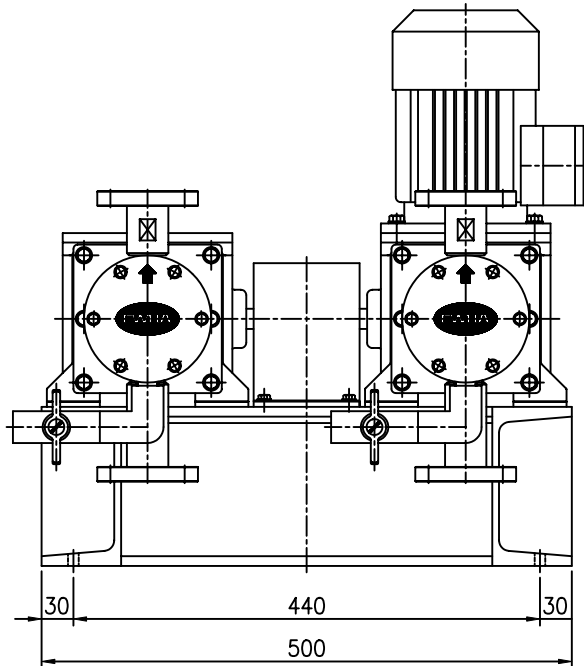

(487)

Sym.	Description	Rev. No.	Date	Confirmed by			
JMD2000PCFD							
▲							
▲							
▲							
▲							
A	No.	Parts No.	Parts Name	Material	Spec.	Weight	Remark

이 도면은 (주)이화정량펌프의 기술 자산입니다. 불법 유출시 관계법과 회사 규정에 의해 처벌됩니다.

Projection	Trigonometry		Drawing Name
Scale	1 / 5	Unit mm	DIMENSIONAL OUTLINE
Drawn by	Designed by	Checked by	Approved by
2000.10.15	H.J.SEO	W. PARK	W. PARK
		S.C. KIM	
			Application
			JMD2000PCFD-15A FF
			Drawing Number
			B0021E3024