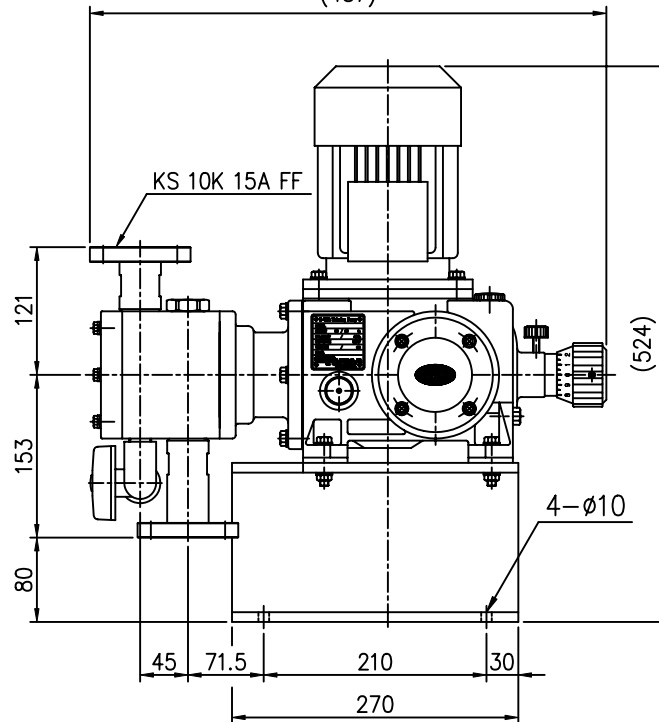

(487)

Sym.	Description	Rev. No.	Date	Confirmed by			
JMD2000PCFD							
▲							
▲							
▲							
▲							
A	No.	Parts No.	Parts Name	Material	Spec.	Weight	Remark

이 도면은 (주)이화정량펌프의 기술 자산입니다. 불법 유출시 관계법과 회사 규정에 의해 처벌됩니다.

Projection	Trigonometry		Drawing Name
Scale	1 / 5	Unit mm	DIMENSIONAL OUTLINE
Drawn by	Designed by	Checked by	Approved by
2000.10.15	H.J.SEO	W. PARK	W. PARK
		S.C. KIM	
			Application
			JMD2000PCFD-15A FF
			Drawing Number
			B0021E3024