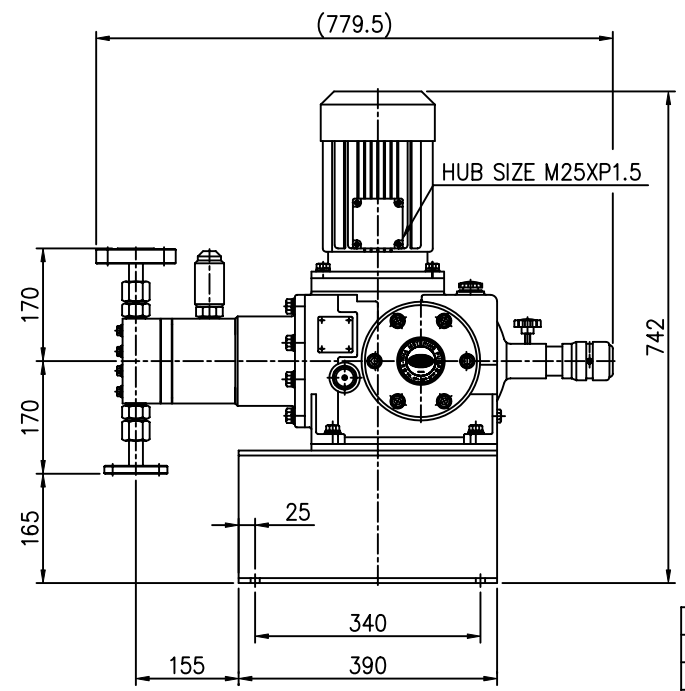

JLSD1400S6SF	Sym.	Description	Rev. No.	Date	Confirmed by		
	△						
	△						
	△						
A	No.	Parts No.	Parts Name	Material	Spec.	Weight	Remark

이 도면은 (주)이화정량펌프의 기술
자산입니다. 불법 유출시 관계법과
회사 규정에 의해 처벌 됩니다.

Projection		Trigonometry		Drawing Name	DIMENSIONAL OUTLINE
Scale	1 / 8	Unit	mm		
Drawn by	Designed by	Checked by	Approved by	Application	JLSD1400S6SF
2004.01.04 S.Y. JIN	W. PARK	W. PARK	S.C. KIM	Drawing Number	G0121E3005A
E-WHA CHEMICAL FEEDER CO., LTD.					