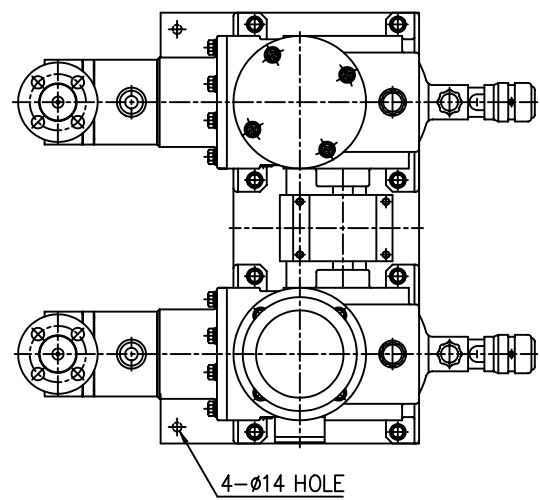

JLSD1400S6SF	Sym.	Description	Rev. No.	Date	Confirmed by		
	△						
	△						
	△						
A	No.	Parts No.	Parts Name	Material	Spec.	Weight	Remark

이 도면은 (주)이화정량펌프의 기술
자산입니다. 불법 유출시 관계법과
회사 규정에 의해 처벌 됩니다.

Projection		Trigonometry		Drawing Name	DIMENSIONAL OUTLINE
Scale	1 / 8	Unit	mm		
Drawn by	Designed by	Checked by	Approved by	Application	JLSD1400S6SF
2004.01.04 S.Y. JIN	W. PARK	W. PARK	S.C. KIM	Drawing Number	G0121E3005A
E-WHA CHEMICAL FEEDER CO., LTD.					