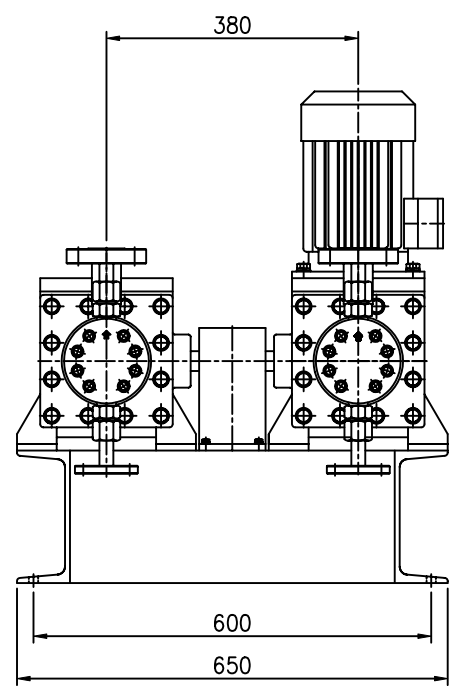

JLSD1400S6SF	Sym.	Description	Rev. No.	Date	Confirmed by		
	△						
	△						
	△						
A	No.	Parts No.	Parts Name	Material	Spec.	Weight	Remark

이 도면은 (주)이화정량펌프의 기술
자산입니다. 불법 유출시 관계법과
회사 규정에 의해 처벌 됩니다.

Projection		Trigonometry		Drawing Name	DIMENSIONAL OUTLINE
Scale	1 / 8	Unit	mm		
Drawn by	Designed by	Checked by	Approved by	Application	JLSD1400S6SF
2004.01.04 S.Y. JIN	W. PARK	W. PARK	S.C. KIM	Drawing Number	G0121E3005A
E-WHA CHEMICAL FEEDER CO., LTD.					