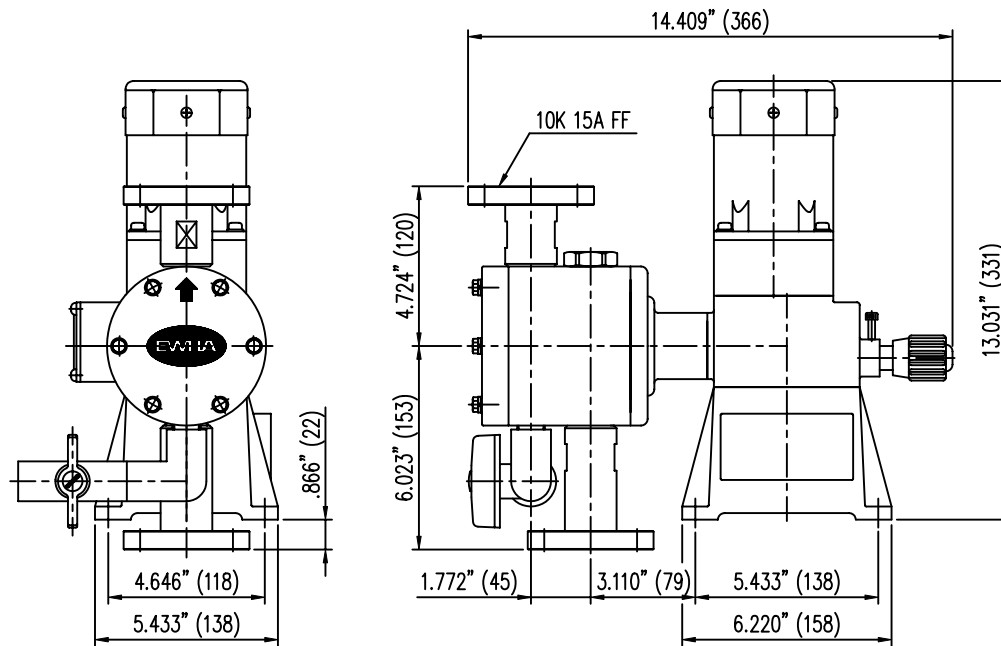

EWS1000PCFD		Sym.	Description	Rev. No.	Date	Confirmed by	
		△					
		△					
		△					
		△					
A	No.	Parts No.	Parts Name	Material	Spec.	Weight	Remark

이 도면은 (주)이화정량펌프의 기술 자산입니다. 불법 유출시 관계법과 회사 규정에 의해 처벌 됩니다.

Projection		Trigonometry		Drawing Name	DIMENSIONAL OUTLINE
Scale	N / S	Unit	inch(mm)		
Drawn by	Designed by	Checked by	Approved by	Application	EWS1000PCFD-15A FF
2001.05.16 H.J.SEO	W. PARK	W. PARK	S.C. KIM	Drawing Number	A0000E3060
E-WHA E-WHA CHEMICAL FEEDER CO., LTD.					