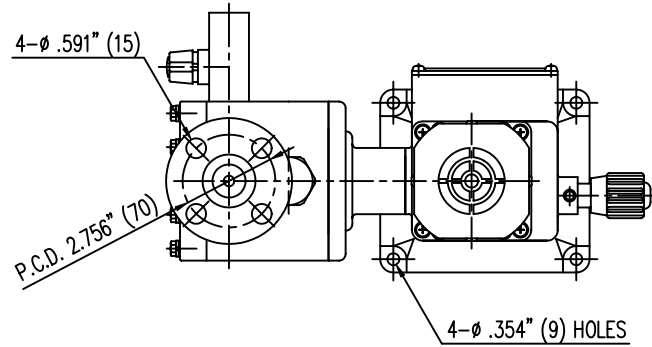

EWS1000PCFD		Sym.	Description	Rev. No.	Date	Confirmed by	
		△					
		△					
		△					
		△					
A	No.	Parts No.	Parts Name	Material	Spec.	Weight	Remark

이 도면은 (주)이화정량펌프의 기술 자산입니다. 불법 유출시 관계법과 회사 규정에 의해 처벌 됩니다.

Projection		Trigonometry		Drawing Name	DIMENSIONAL OUTLINE
Scale	N / S	Unit	inch(mm)		
Drawn by	Designed by	Checked by	Approved by	Application	EWS1000PCFD-15A FF
2001.05.16 H.J.SEO	W. PARK	W. PARK	S.C. KIM	Drawing Number	A0000E3060
E-WHA E-WHA CHEMICAL FEEDER CO., LTD.					